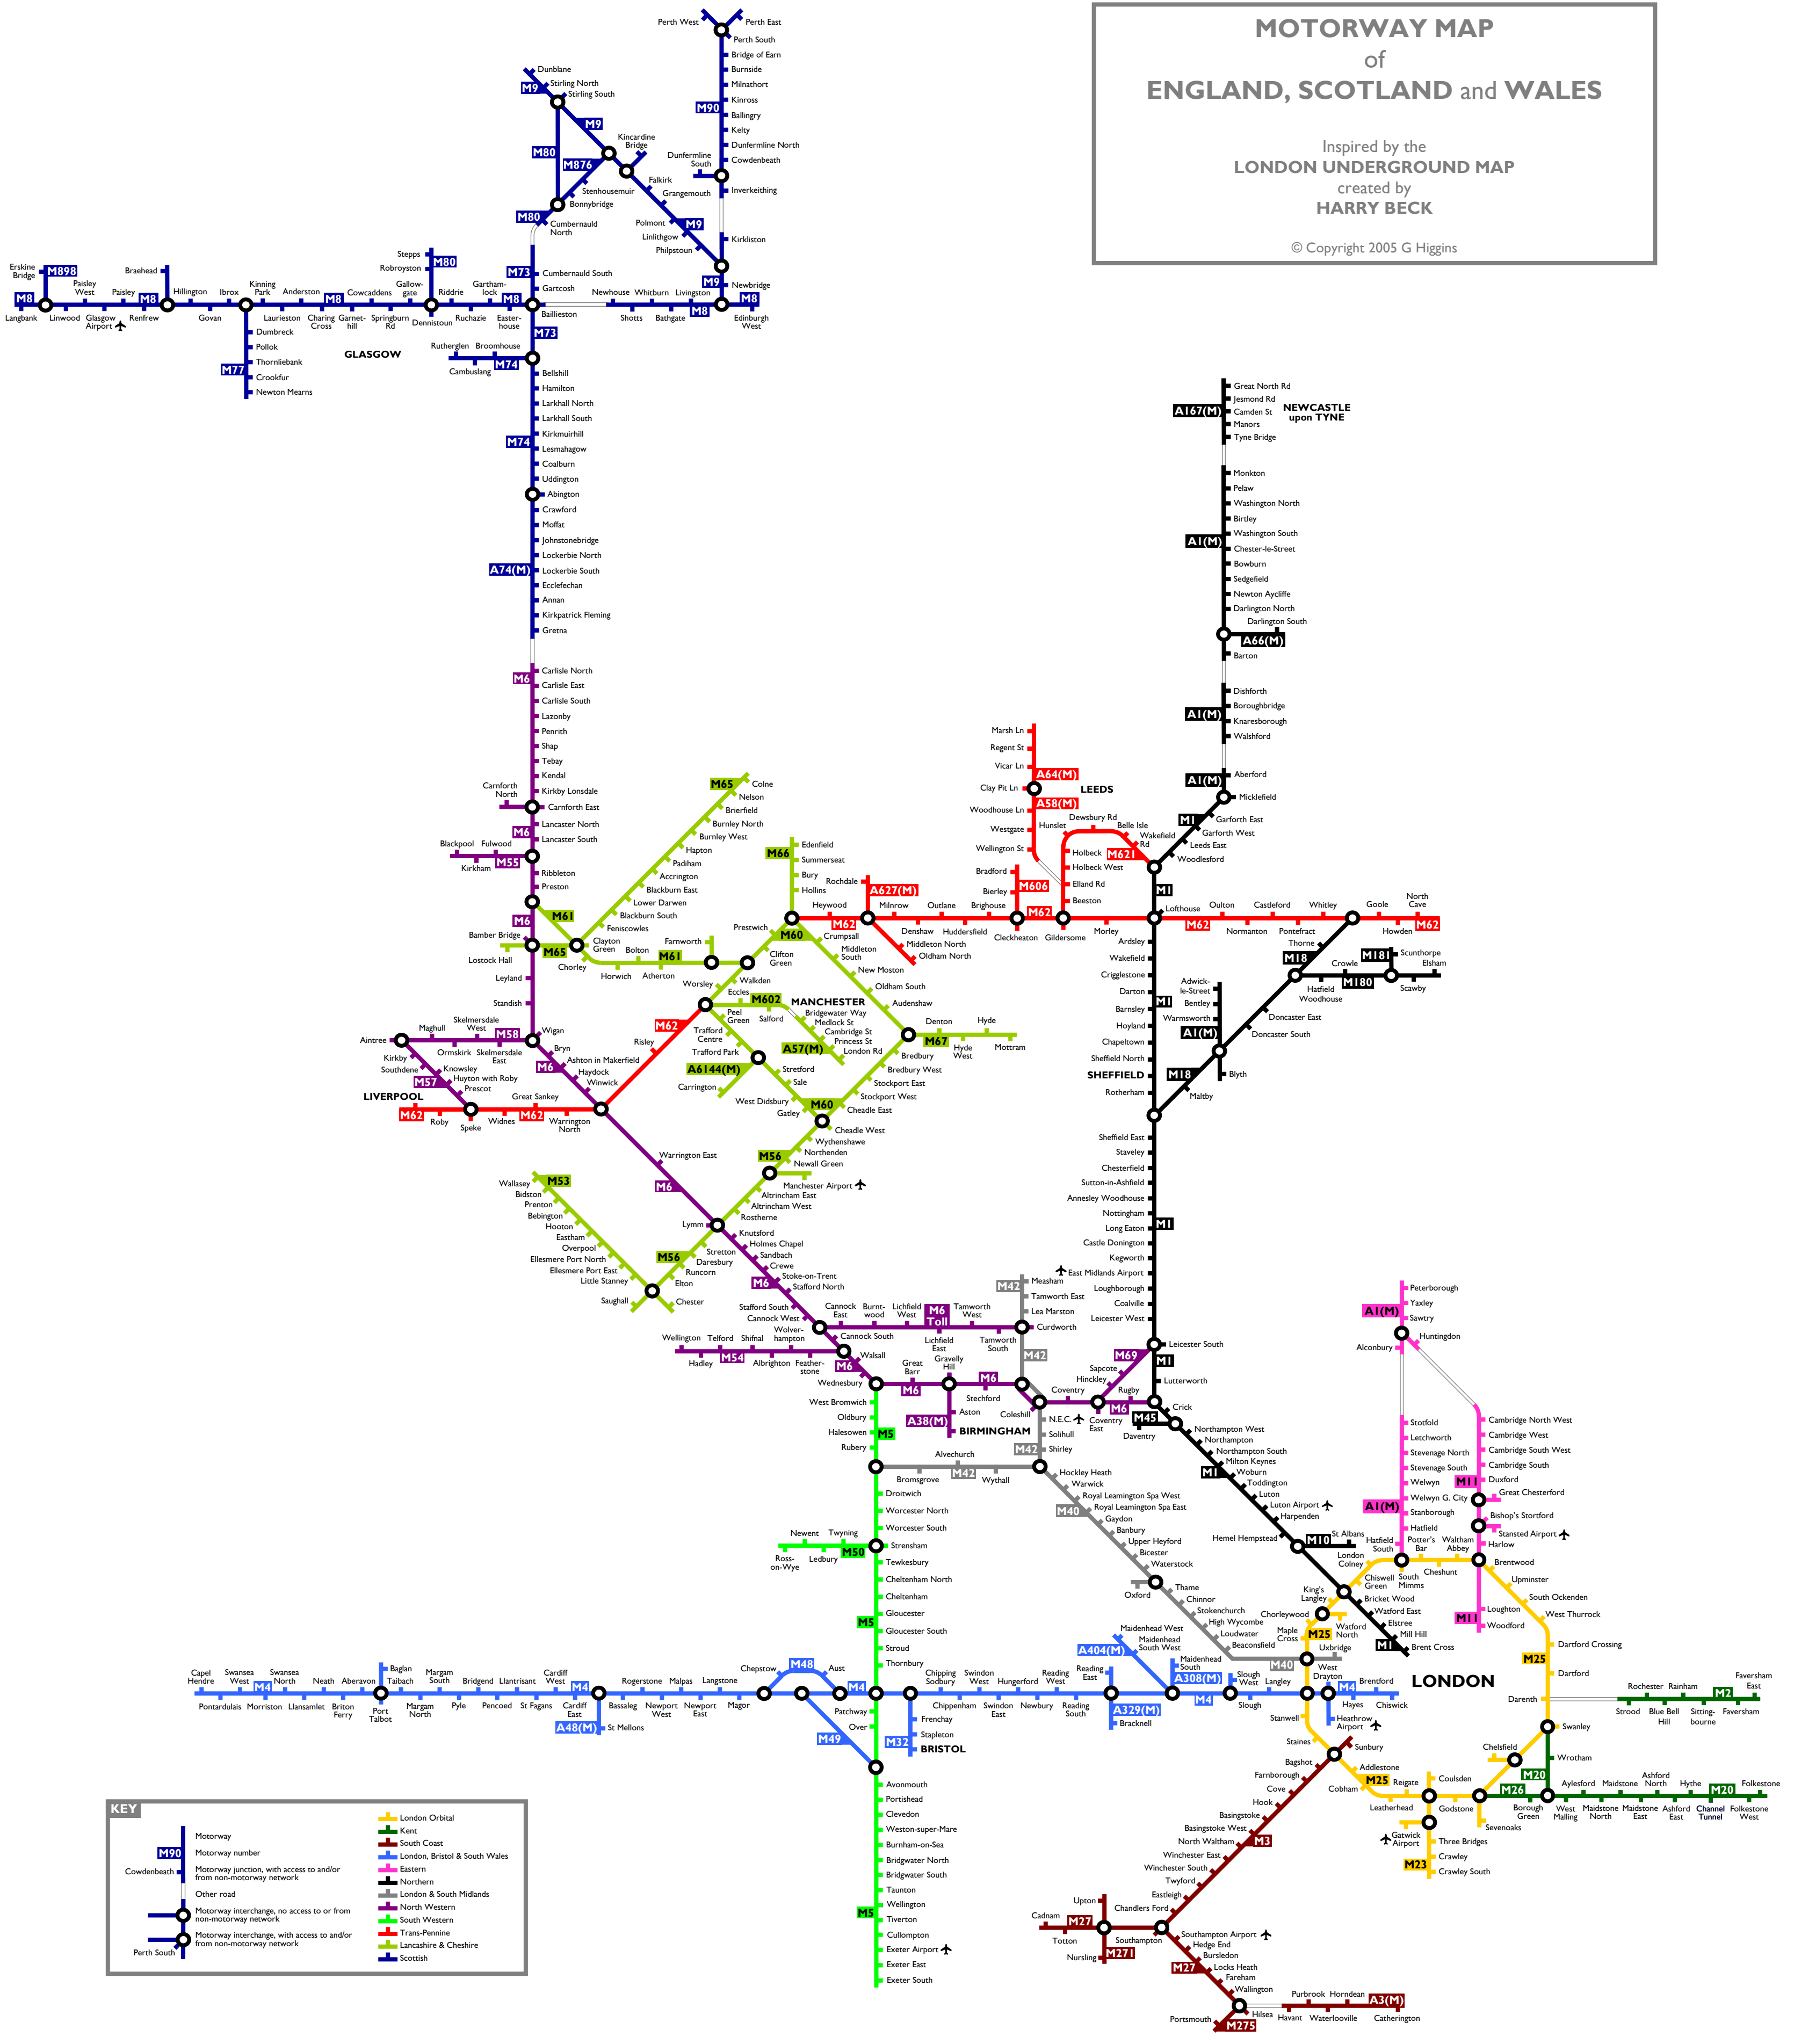

MOTORWAY MAP of ENGLAND, SCOTLAND and WALES

Inspired by the
LONDON UNDERGROUND MAP
created by
HARRY BECK

© Copyright 2005 G Higgins

KEY

- Motorway
- Motorway number
- Motorway junction, with access to and/or from non-motorway network
- Other road
- Motorway interchange, no access to or from non-motorway network
- Motorway interchange, with access to and/or from non-motorway network

- London Orbital
- Kent
- South Coast
- London, Bristol & South Wales
- Eastern
- Northern
- London & South Midlands
- North Western
- South Western
- Trans-Pennine
- Lancashire & Cheshire
- Scottish