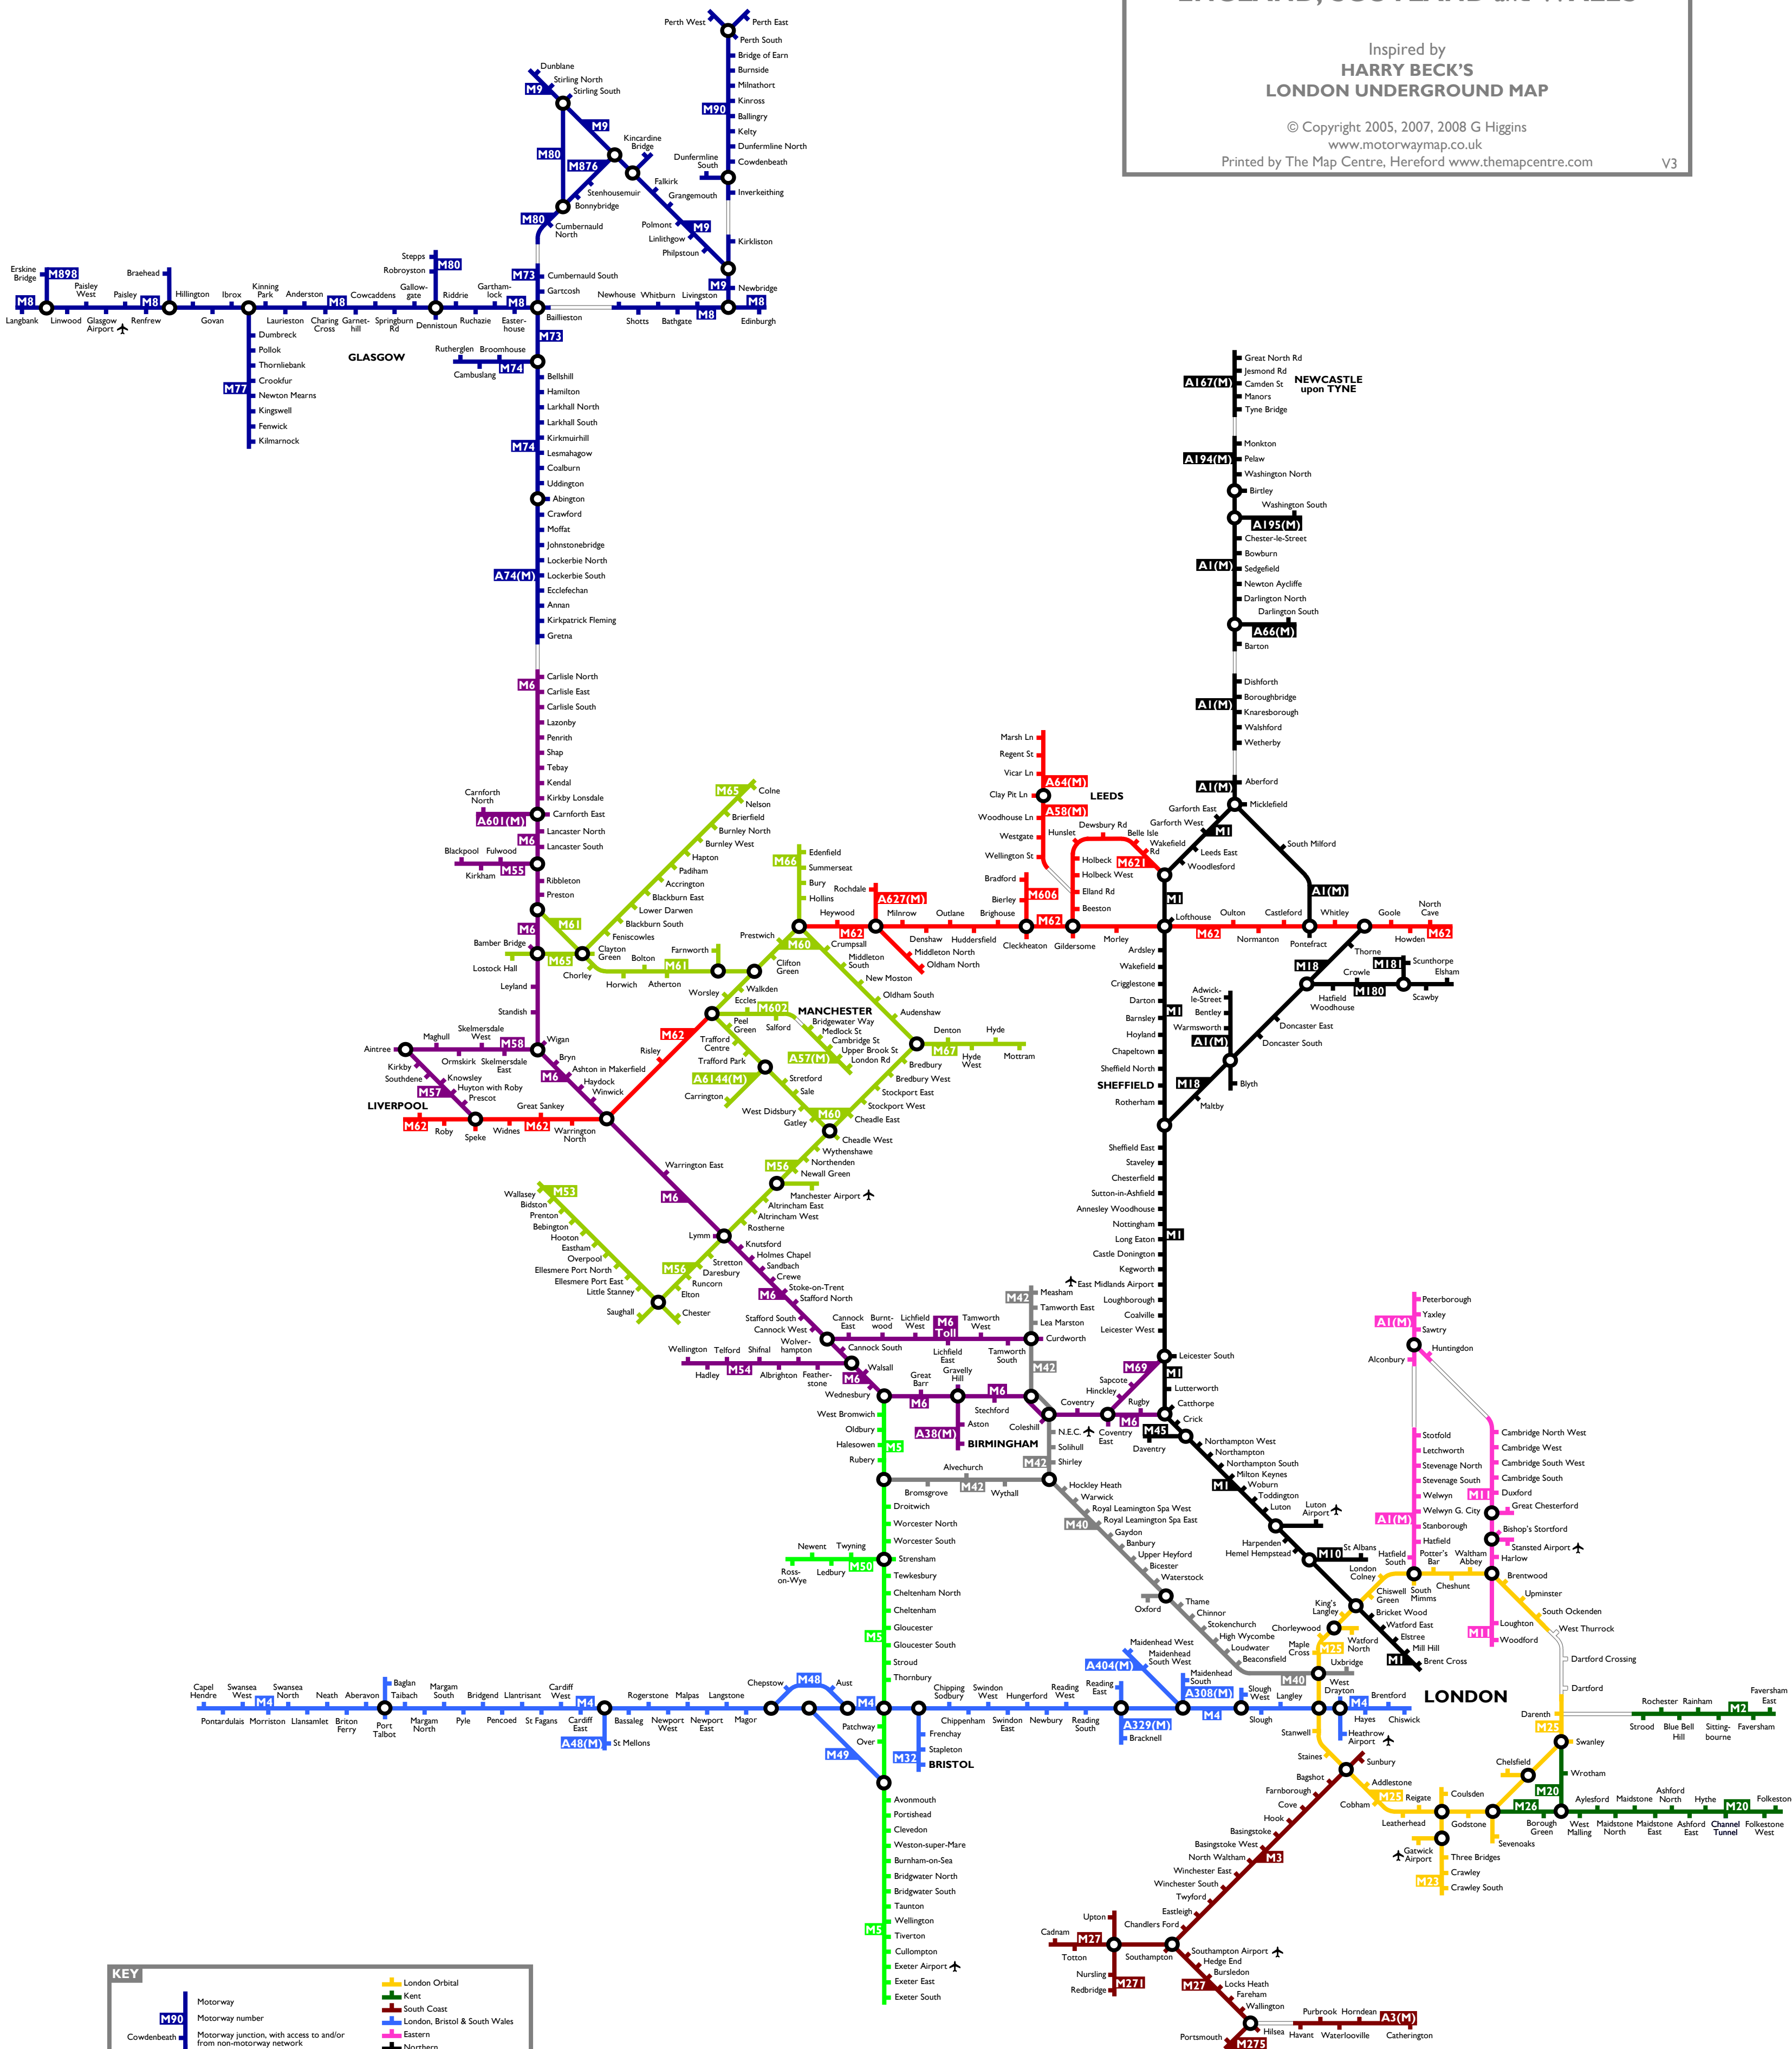

# MOTORWAY MAP of ENGLAND, SCOTLAND and WALES

Inspired by  
**HARRY BECK'S**  
**LONDON UNDERGROUND MAP**

© Copyright 2005, 2007, 2008 G Higgins  
www.motorwaymap.co.uk  
Printed by The Map Centre, Hereford www.themapcentre.com

V3

**KEY**

- Motorway
- Motorway number
- Motorway junction, with access to and/or from non-motorway network
- Other road
- Motorway interchange, no access to or from non-motorway network
- Motorway interchange, with access to and/or from non-motorway network
- London Orbital
- Kent
- South Coast
- London, Bristol & South Wales
- Eastern
- Northern
- London & South Midlands
- North Western
- South Western
- Trans-Pennine
- Lancashire & Cheshire
- Scottish