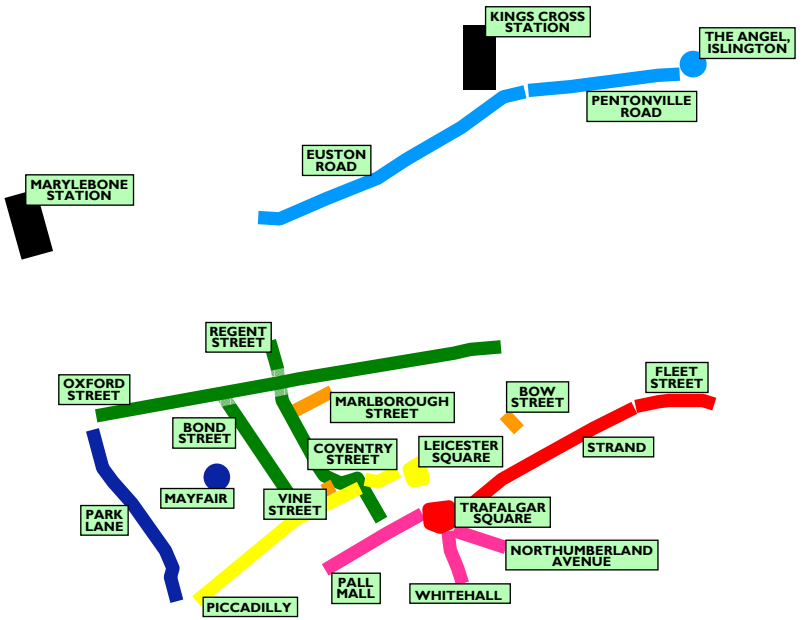

MONOPOLY MAP
 A GEOGRAPHICALLY ACCURATE
 MAP OF THE ELEMENTS OF
 STANDARD LONDON MONOPOLY

© Copyright 2005 G Higgins
 MONOPOLY © 2005 Hasbro. Used with permission.

IN JAIL
 JUST VISITING

1 kilometre
 1 mile

ELECTRIC COMPANY